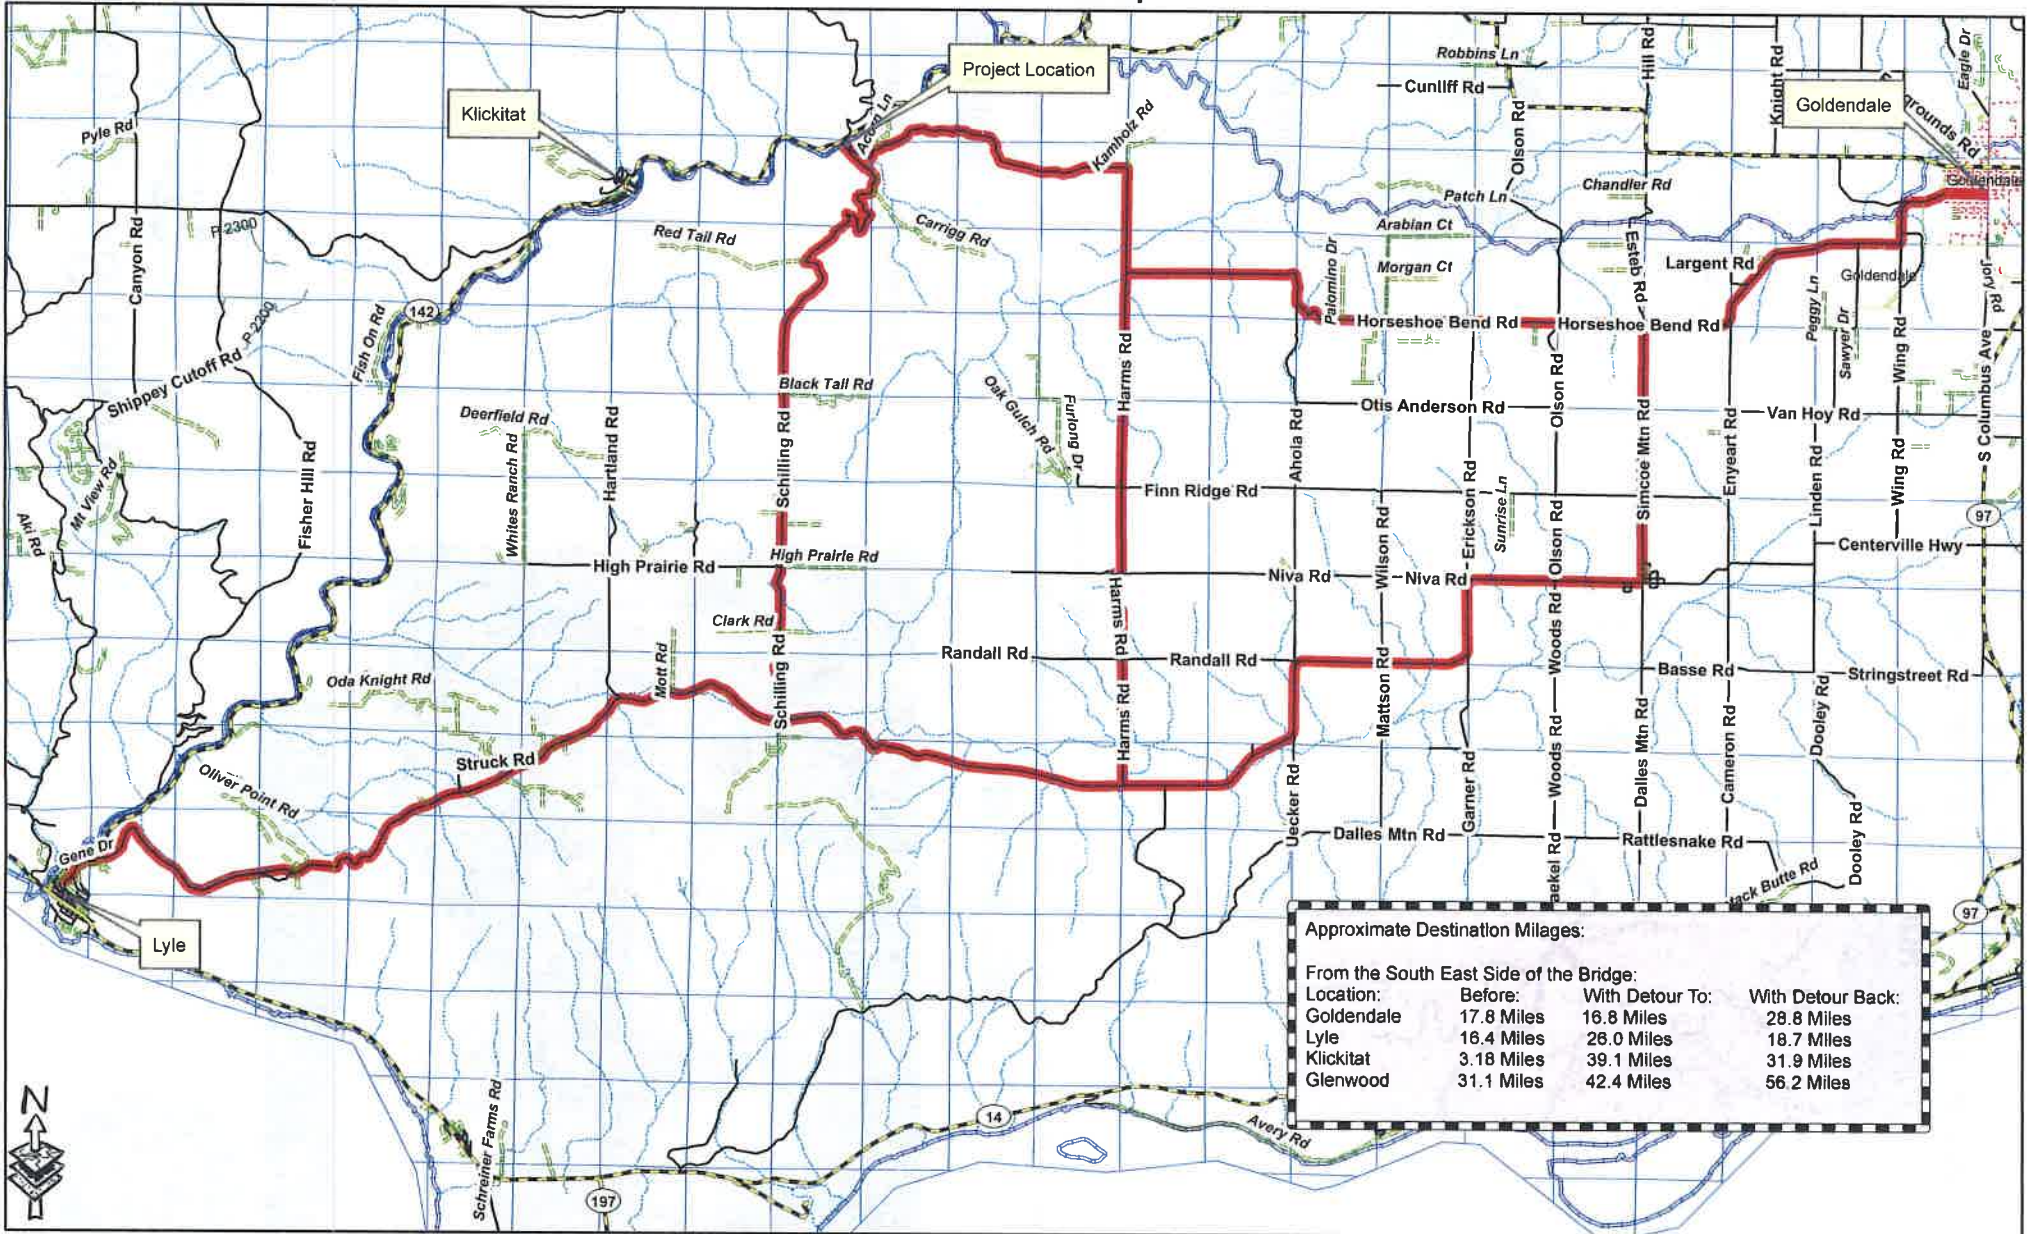

Wahkiacus Bridge Detour Map

Approximate Destination Milages:

Location:	Before:	With Detour To:	With Detour Back:
Goldendale	17.8 Miles	16.8 Miles	28.8 Miles
Lyle	16.4 Miles	26.0 Miles	18.7 Miles
Klickitat	3.18 Miles	39.1 Miles	31.9 Miles
Glenwood	31.1 Miles	42.4 Miles	56.2 Miles